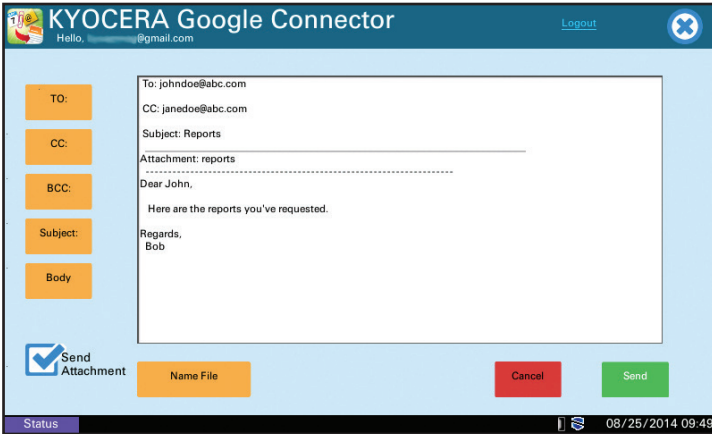

**KYOCERA
GOOGLE
CONNECTOR**

SEAMLESS, INTEGRATED ACCESS

ACCESS YOUR GOOGLE ACCOUNT DIRECTLY FROM YOUR MFP.

KYOCERA GOOGLE CONNECTOR SEAMLESSLY ENABLES USERS TO ACCESS FEATURES OF THEIR GOOGLE ACCOUNT RIGHT FROM THE MFP.

The increased mobility of today's workforce has made it imperative that users be able to quickly retrieve their information when and where it is needed. With the Google Connector app, KYOCERA brings this essential capability to the MFP. Now you can easily access, search and print Google e-mail, attachments and calendars directly from any HyPAS-enabled MFP using the device's control panel.